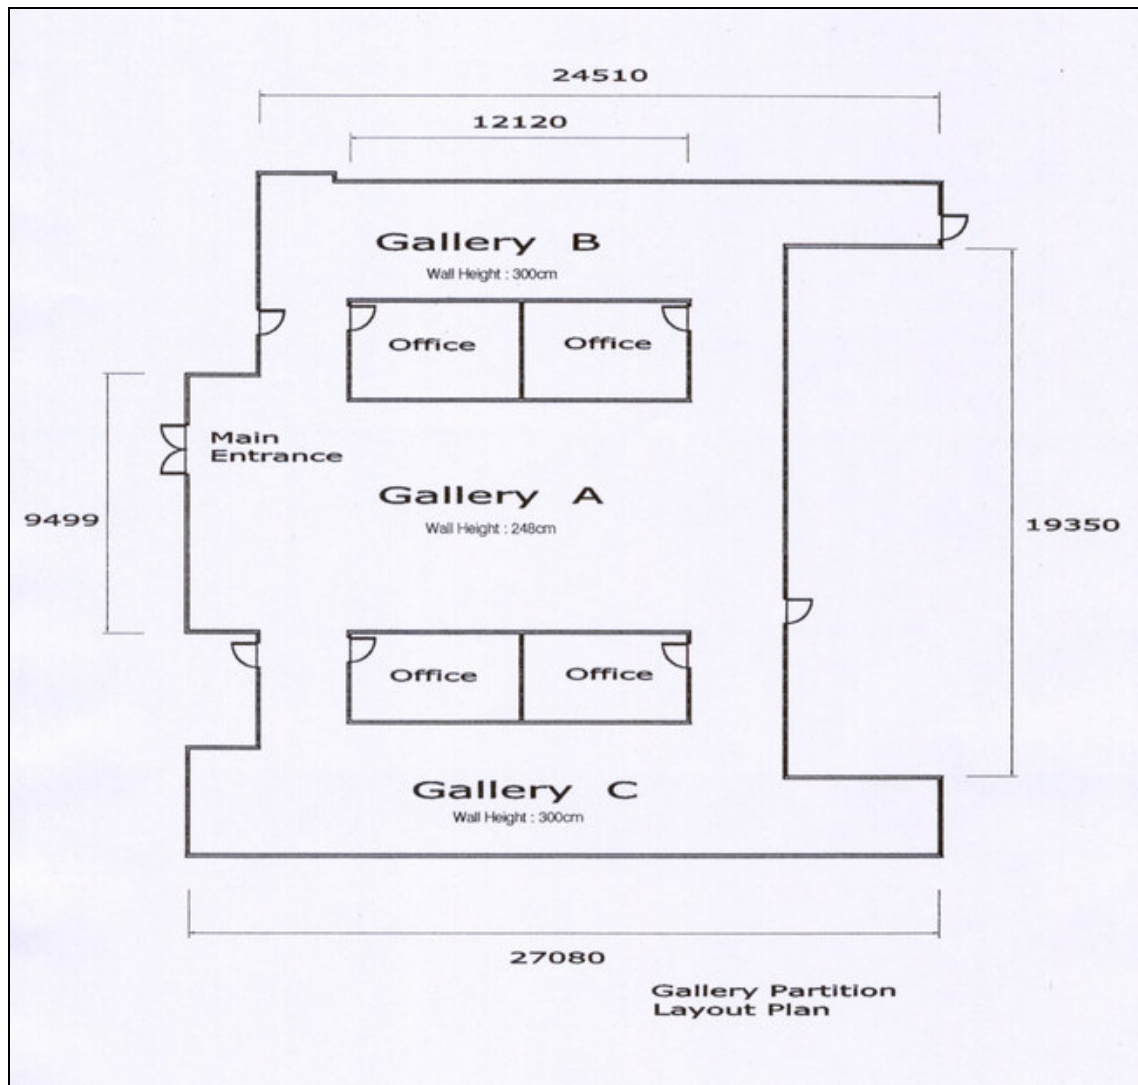

# STPI Gallery – A Distinctive Contemporary Venue

**SINGAPORE TYLER PRINT INSTITUTE**

41 Robertson Quay Singapore 238236 Tel: (65) 6336 3663 Fax: (65) 6336 3553  
Email: [stpi@stpi.com.sg](mailto:stpi@stpi.com.sg) Web: [www.stpi.com.sg](http://www.stpi.com.sg)