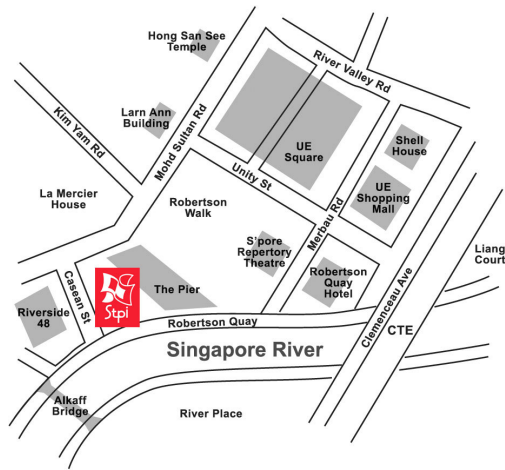

# STPI Gallery – A Distinctive Contemporary Venue

**SINGAPORE TYLER PRINT INSTITUTE**

41 Robertson Quay Singapore 238236 Tel: (65) 6336 3663 Fax: (65) 6336 3553  
Email: [stpi@stpi.com.sg](mailto:stpi@stpi.com.sg) Web: [www.stpi.com.sg](http://www.stpi.com.sg)